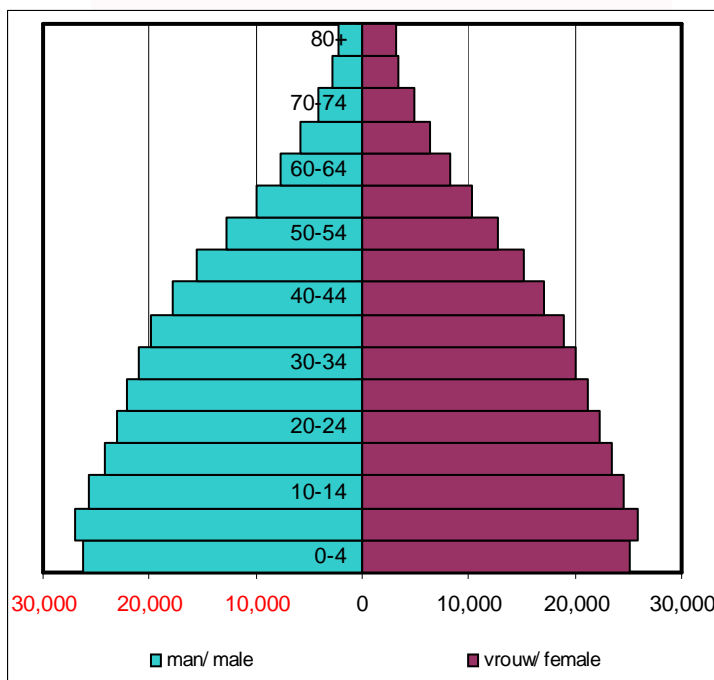

(Demografische data,
voorlopige cijfers
mid-year population
2011 est.)

*Recognising the Essential Role
of Statistics in Development*

HAITI
Pop: 9,719,932
(2011 est.)

JAMAICA
Pop: 2,868,380
(July 2011 est.)

MONTSERRAT
Pop: 5,140
(July 2011 est.)

ST. KITTS AND NEVIS
Pop: 50,314
(July 2011 est.)

SAINT LUCIA
Pop: 161,557
(July 2011 est.)

ST. VINCENT and the GRENADINES
Pop: 161,557 (est.) 2011

TRINIDAD & TOBAGO
Pop: 1,227,505
(July 2011 est.)